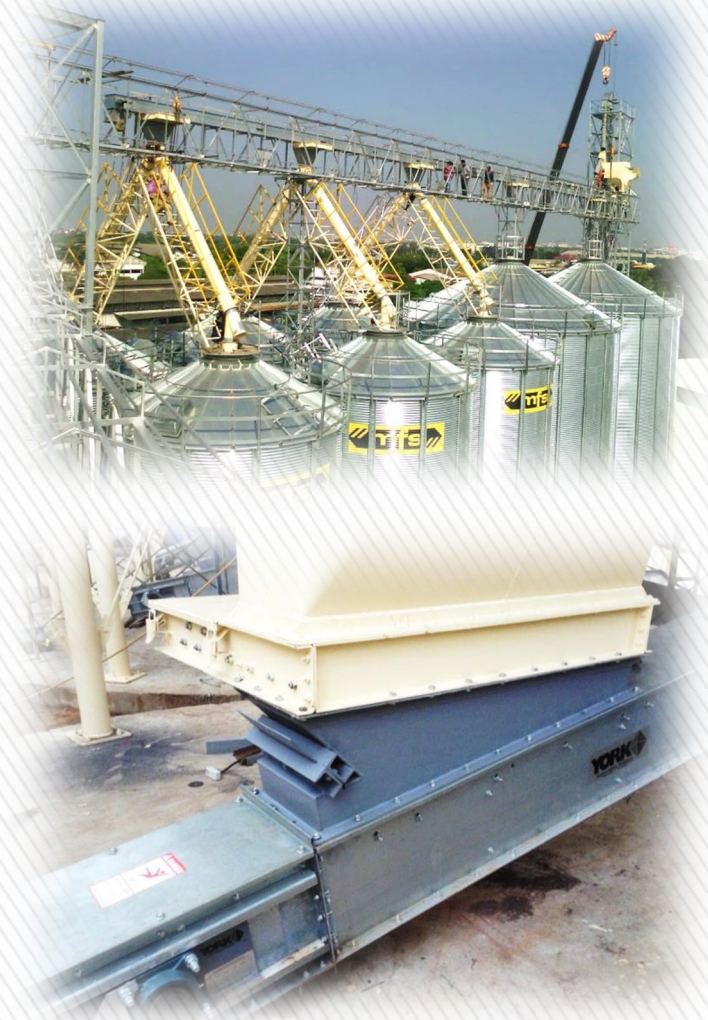

PICTURE : *In Land Job*

THAI FEED MILLS CO.,LTD

Year 2015

Samutsakon

Project : 3,200Ton Silo with
Conveyor system and Electrical work